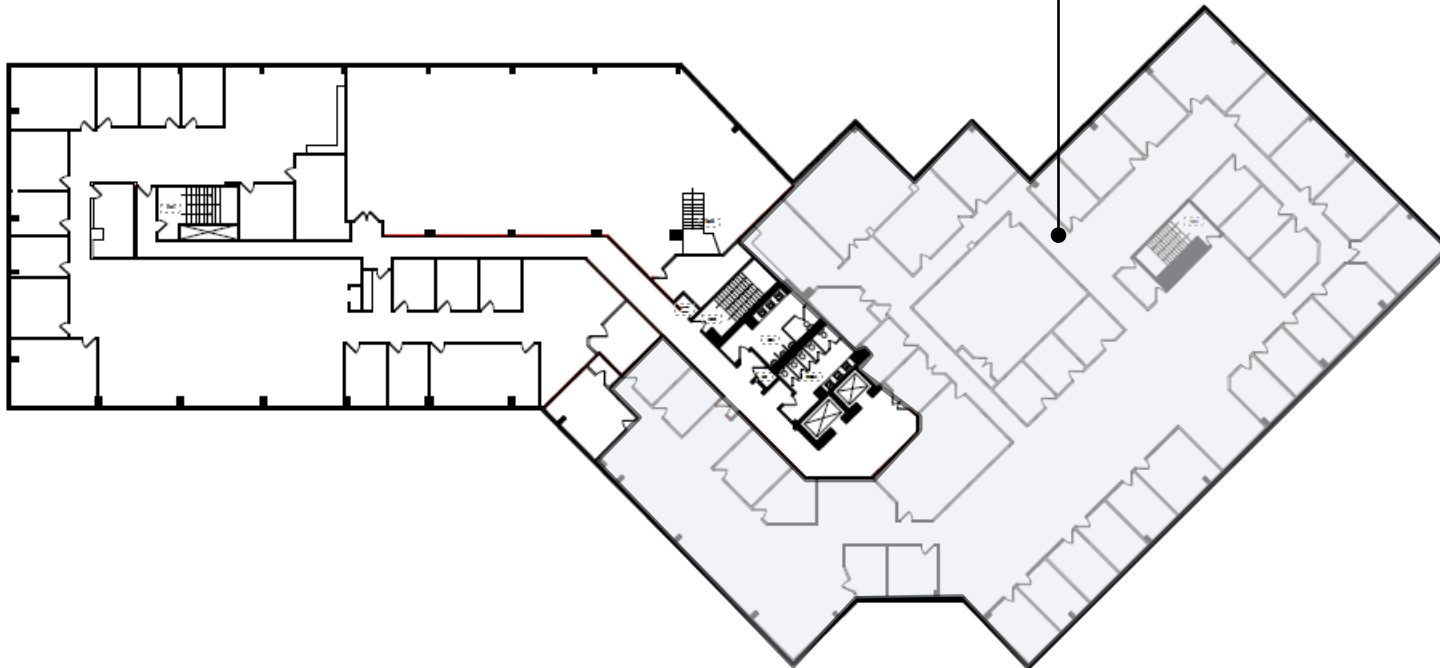

LINDEN
WOOD

Lindenwood, Malvern, PA

101 Lindenwood Drive

3rd floor plan

Suite 350
18,607 SF
(Available 12/1/2024)

www.LindenwoodMalvern.com

Team
contacts

Adam Shute
+1 610 249 2272
adam.shute@jll.com